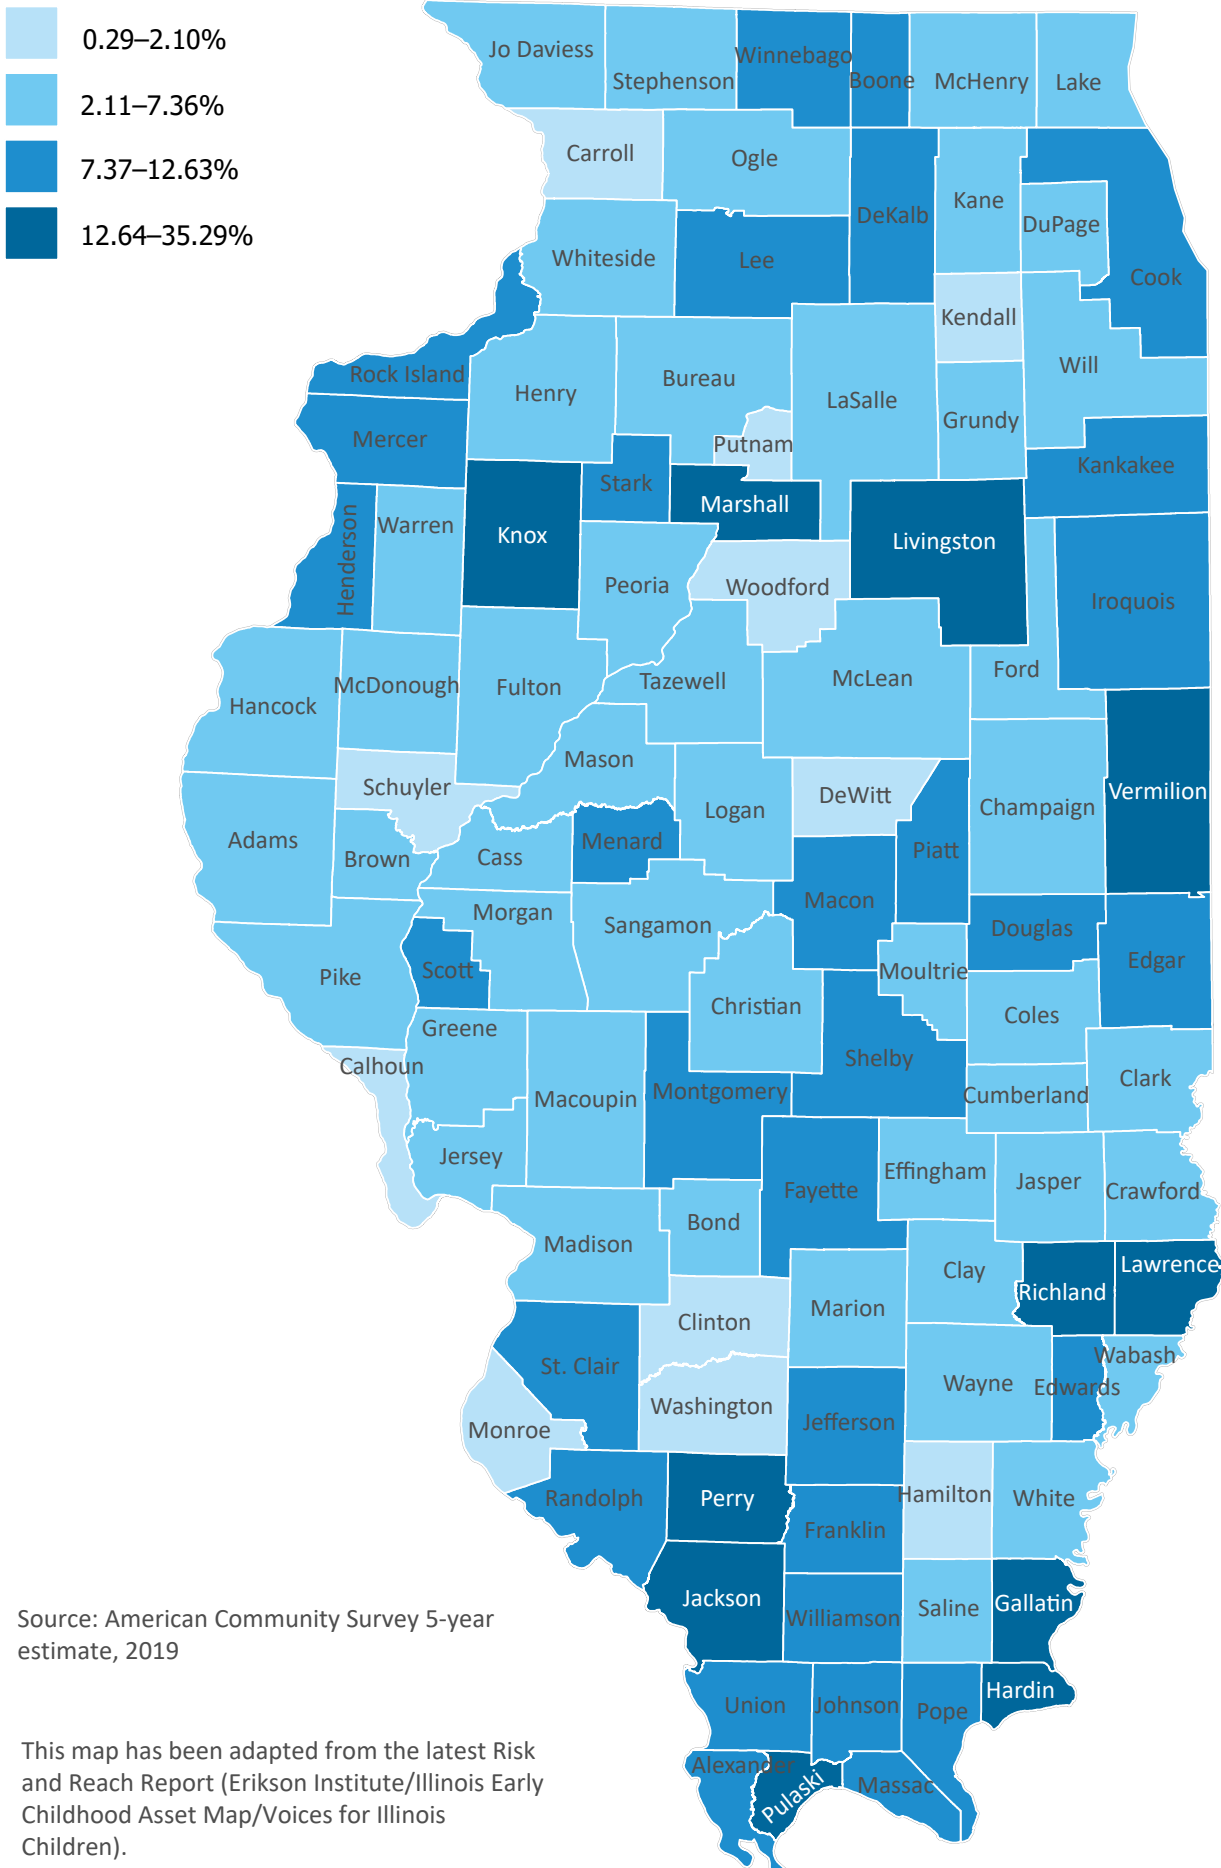

Percent of children age 5 and under with no parent in the labor force, 2019

Source: American Community Survey 5-year estimate, 2019

This map has been adapted from the latest Risk and Reach Report (Erikson Institute/Illinois Early Childhood Asset Map/Voices for Illinois Children).