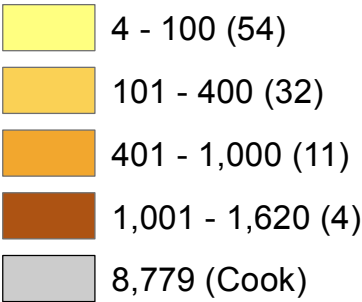

Number of children indicated for abuse or neglect across Illinois counties (FY2015)

Number of Children

State: 30,382

Rate per 1,000 of children indicated for abuse or neglect across Illinois counties (FY2015)

Rate per 1,000 children

State: 9.7

Number of children indicated for sexual abuse across Illinois counties (FY2015)

Number of children

State: 2,075

Rate per 1,000 children indicated for sexual abuse across Illinois counties (FY2015)