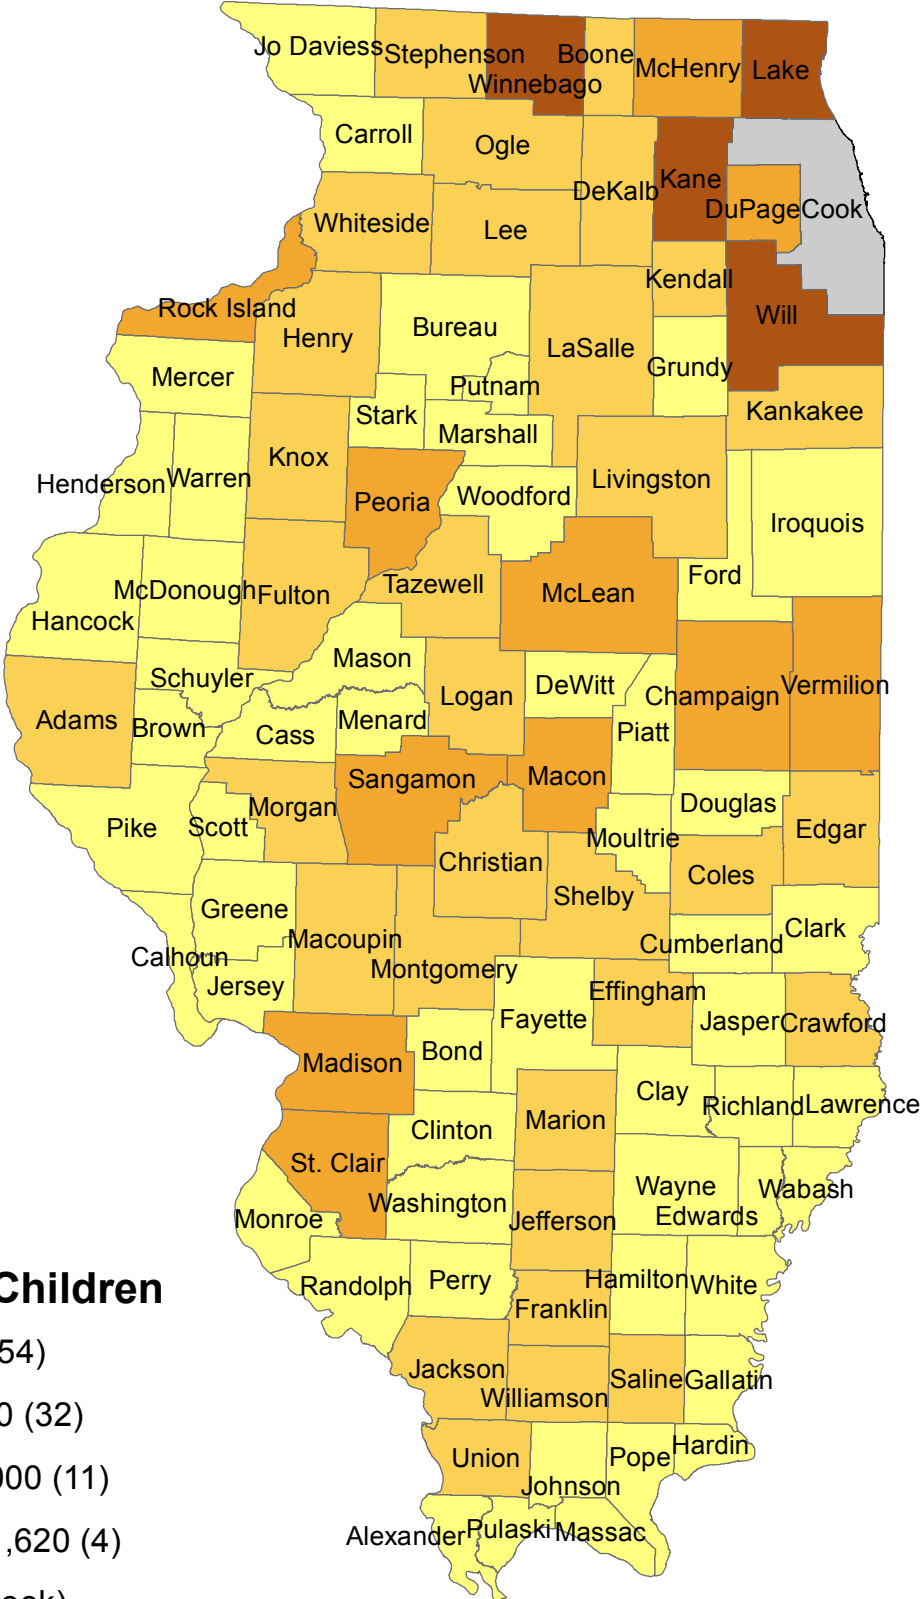

Number of children indicated for abuse or neglect across Illinois counties (FY2015)

Number of Children

State: 30,382

Rate per 1,000 of children indicated for abuse or neglect across Illinois counties (FY2015)

Rate per 1,000 children

State: 9.7

Number of children indicated for sexual abuse across Illinois counties (FY2015)

Number of children

State: 2,075

Rate per 1,000 children indicated for sexual abuse across Illinois counties (FY2015)