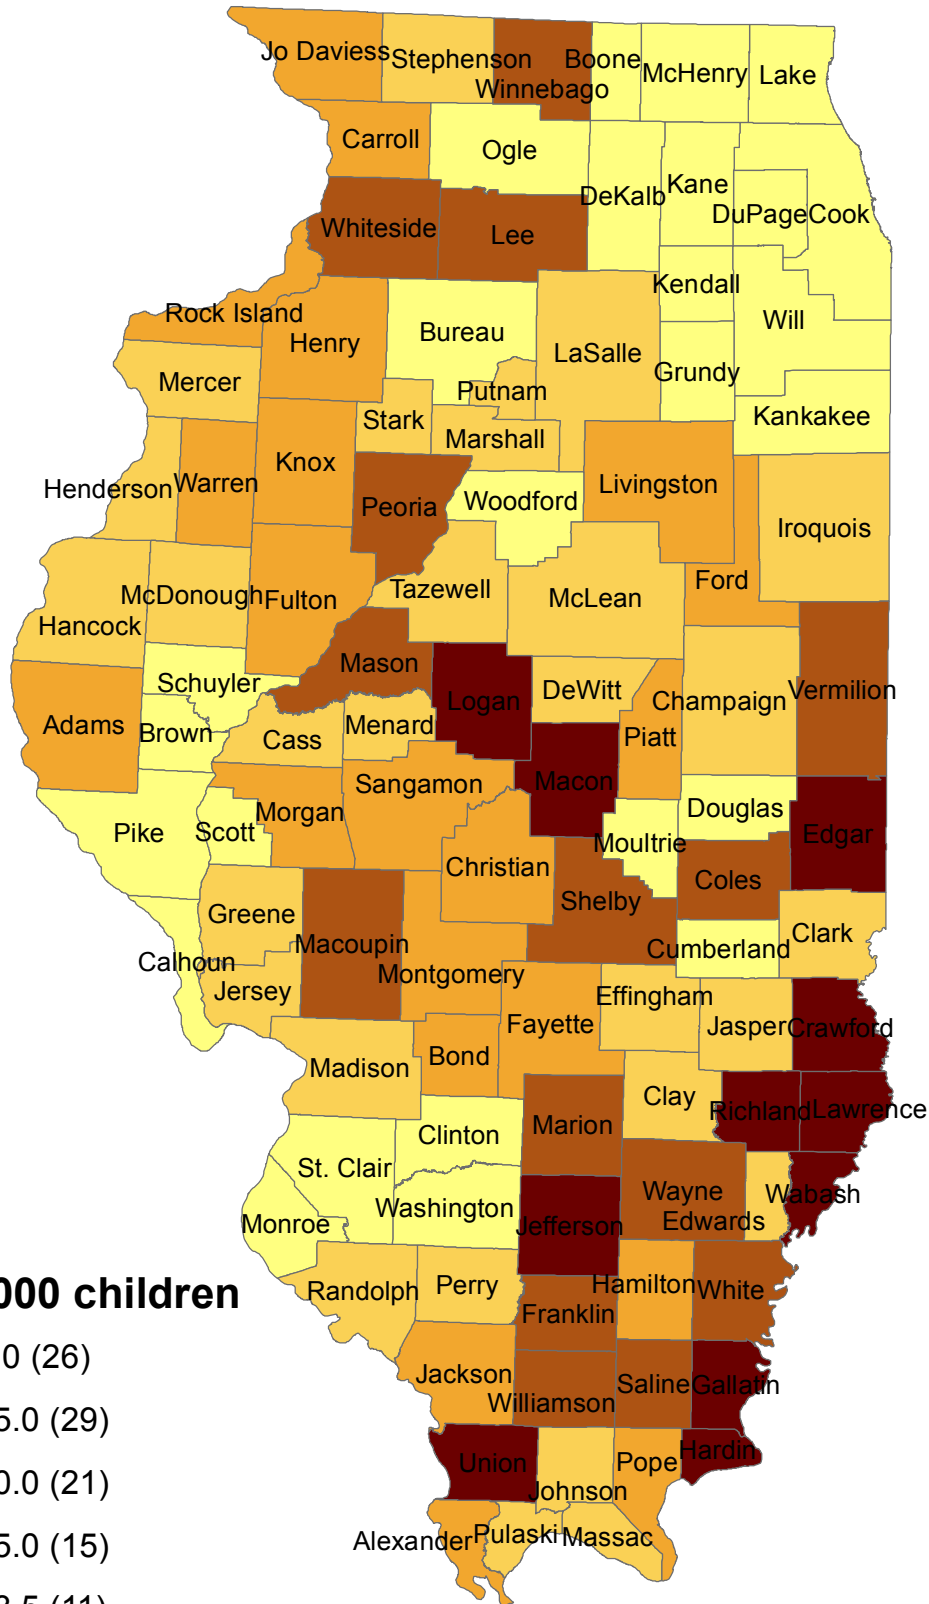

Number of children indicated for abuse or neglect across Illinois counties (FY2015)

Number of Children

State: 30,382

Rate per 1,000 of children indicated for abuse or neglect across Illinois counties (FY2015)

Rate per 1,000 children

State: 9.7

Number of children indicated for sexual abuse across Illinois counties (FY2015)

Number of children

State: 2,075

Rate per 1,000 children indicated for sexual abuse across Illinois counties (FY2015)