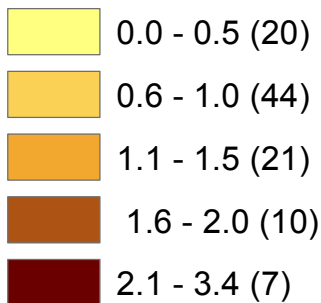

Rate per 1,000 children