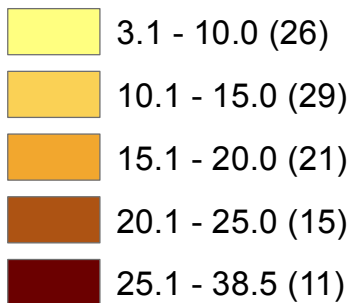

Number of children indicated for abuse or neglect across Illinois counties (FY2015)

Number of Children

State: 30,382

Rate per 1,000 of children indicated for abuse or neglect across Illinois counties (FY2015)

Rate per 1,000 children

State: 9.7

Number of children indicated for sexual abuse across Illinois counties (FY2015)

Number of children

State: 2,075

Rate per 1,000 children indicated for sexual abuse across Illinois counties (FY2015)