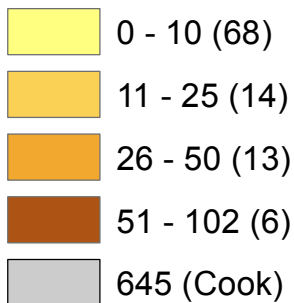

Number of children indicated for abuse or neglect across Illinois counties (FY2015)

Number of Children

State: 30,382

Rate per 1,000 of children indicated for abuse or neglect across Illinois counties (FY2015)

Rate per 1,000 children

State: 9.7

Number of children indicated for sexual abuse across Illinois counties (FY2015)

Number of children

State: 2,075

Rate per 1,000 children indicated for sexual abuse across Illinois counties (FY2015)