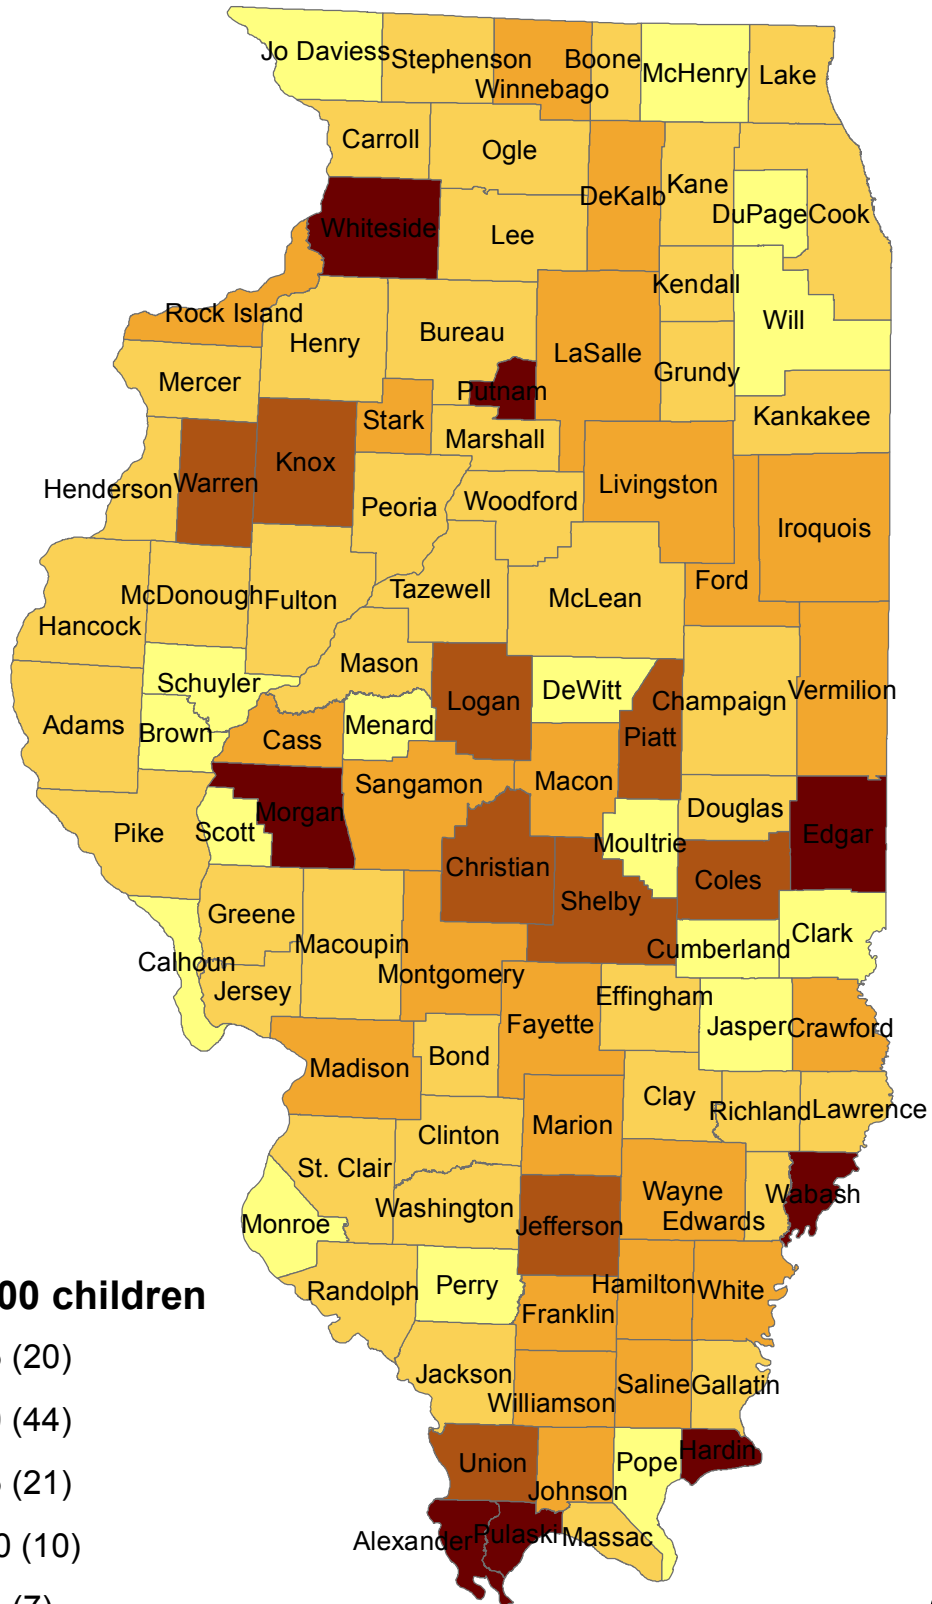

Number of children indicated for abuse or neglect across Illinois counties (FY2015)

Number of Children

State: 30,382

Rate per 1,000 of children indicated for abuse or neglect across Illinois counties (FY2015)

Rate per 1,000 children

State: 9.7

Number of children indicated for sexual abuse across Illinois counties (FY2015)

Number of children

State: 2,075

Rate per 1,000 children indicated for sexual abuse across Illinois counties (FY2015)