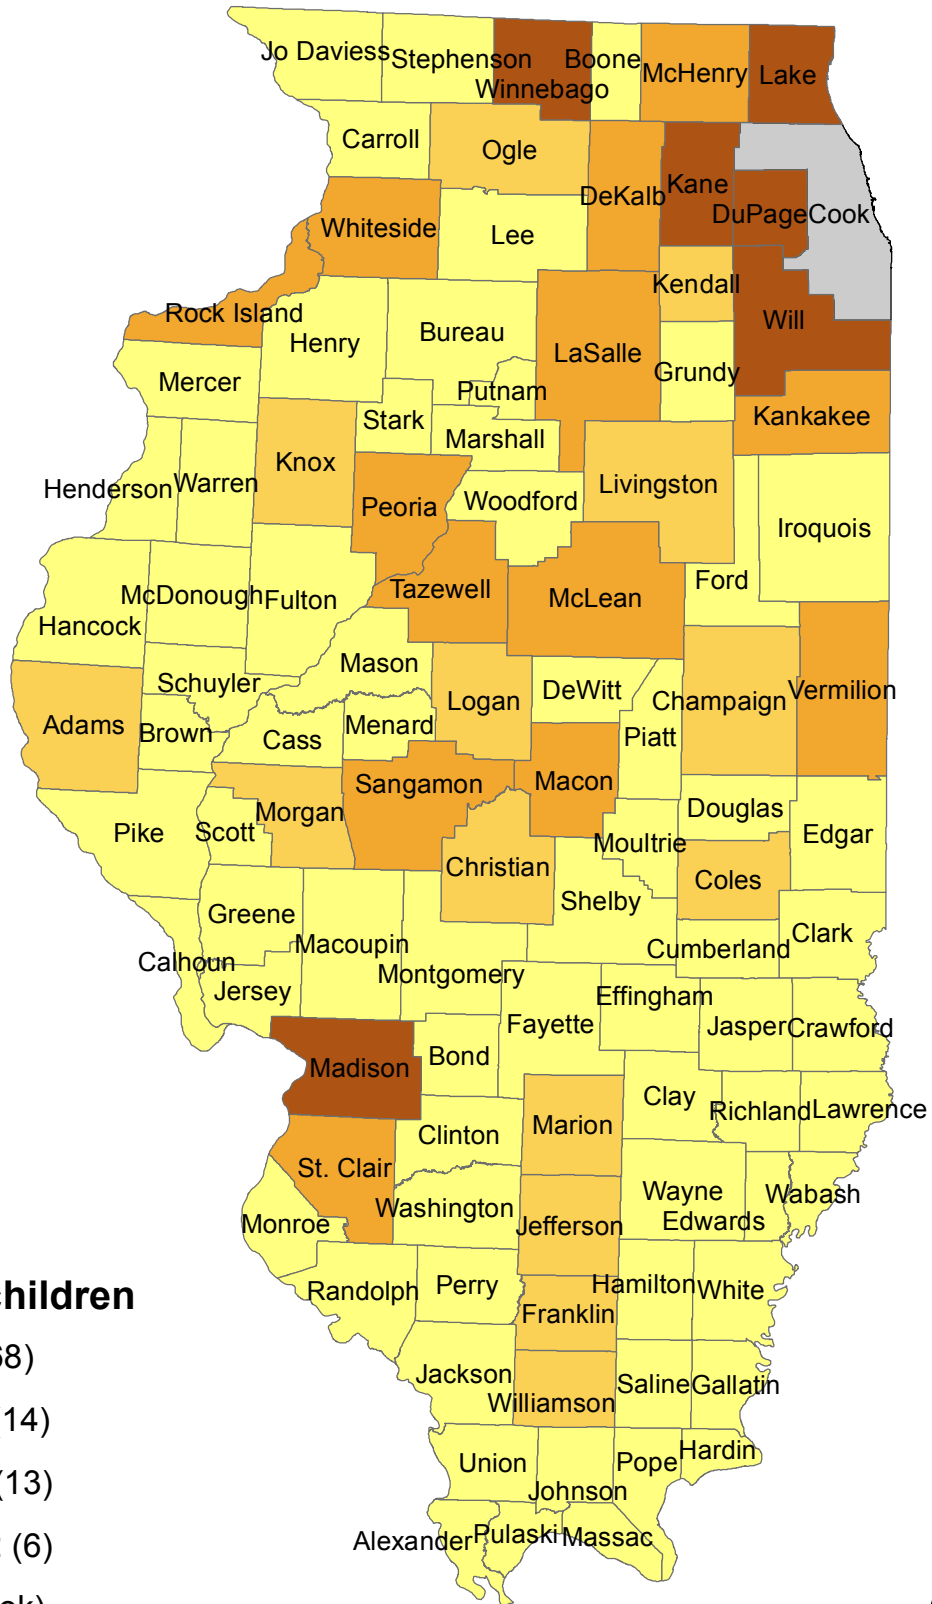

Number of children indicated for abuse or neglect across Illinois counties (FY2015)

Number of Children

State: 30,382

Rate per 1,000 of children indicated for abuse or neglect across Illinois counties (FY2015)

Rate per 1,000 children

State: 9.7

Number of children indicated for sexual abuse across Illinois counties (FY2015)

Number of children

State: 2,075

Rate per 1,000 children indicated for sexual abuse across Illinois counties (FY2015)