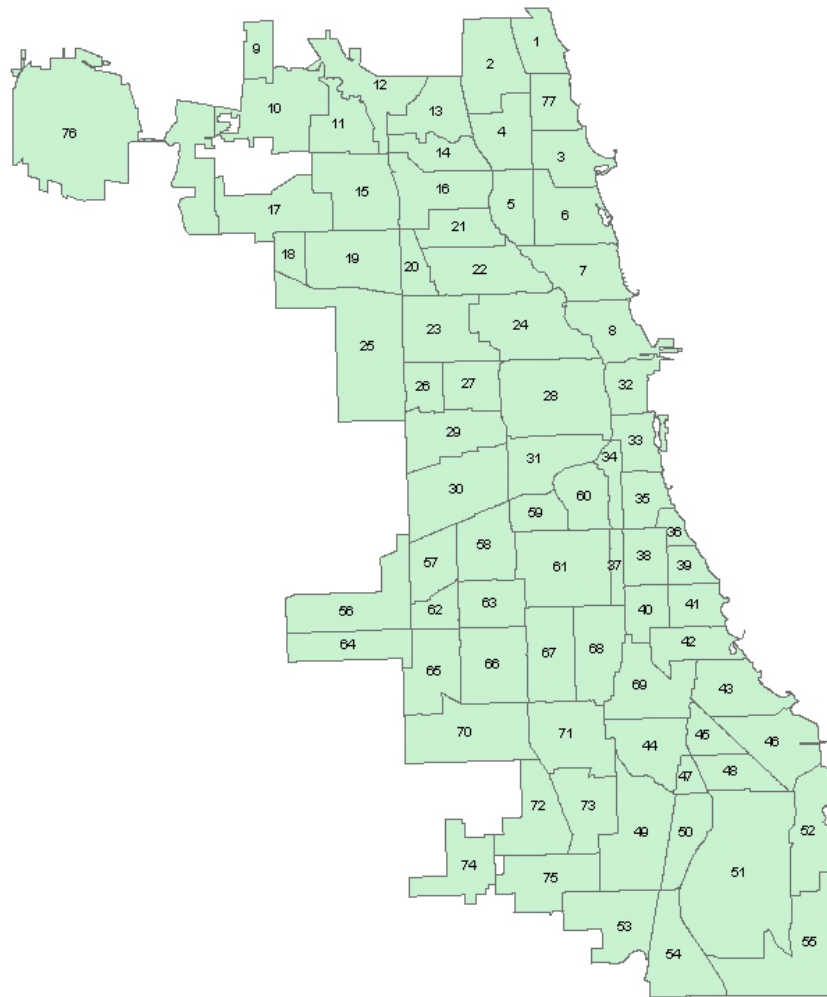

Chicago Community Areas

1. Rogers Park
2. West Ridge
3. Uptown
4. Lincoln Square
5. North Center
6. Lake View
7. Lincoln Park
8. Near North Side
9. Edison Park
10. Norwood Park
11. Jefferson Park
12. Forest Glen
13. North Park
14. Albany Park
15. Portage Park
16. Irving Park
17. Dunning
18. Montclare
19. Belmont Cragin
20. Hermosa
21. Avondale
22. Logan Square
23. Humboldt Park
24. West Town
25. Austin
26. West Garfield Park
27. East Garfield Park
28. Near West Side
29. North Lawndale
30. South Lawndale
31. Lower West Side
32. Loop
33. Near South Side
34. Armour Square
35. Douglas
36. Oakland
37. Fuller Park
38. Grand Boulevard
39. Kenwood
40. Washington Park
41. Hyde Park
42. Woodlawn
43. South Shore
44. Chatham

- | | | |
|---------------------|--------------------|----------------------------|
| 45. Avalon Park | 56. Garfield Ridge | 67. West Englewood |
| 46. South Chicago | 57. Archer Heights | 68. Englewood |
| 47. Burnside | 58. Brighton Park | 69. Greater Grand Crossing |
| 48. Calumet Heights | 59. McKinley Park | 70. Ashburn |
| 49. Roseland | 60. Bridgeport | 71. Auburn Gresham |
| 50. Pullman | 61. New City | 72. Beverly |
| 51. South Deering | 62. West Elsdon | 73. Washington Heights |
| 52. East Side | 63. Gage Park | 74. Mount Greenwood |
| 53. West Pullman | 64. Clearing | 75. Morgan Park |
| 54. Riverdale | 65. West Lawn | 76. O'Hare |
| 55. Hegewisch | 66. Chicago Lawn | 77. Edgewater |