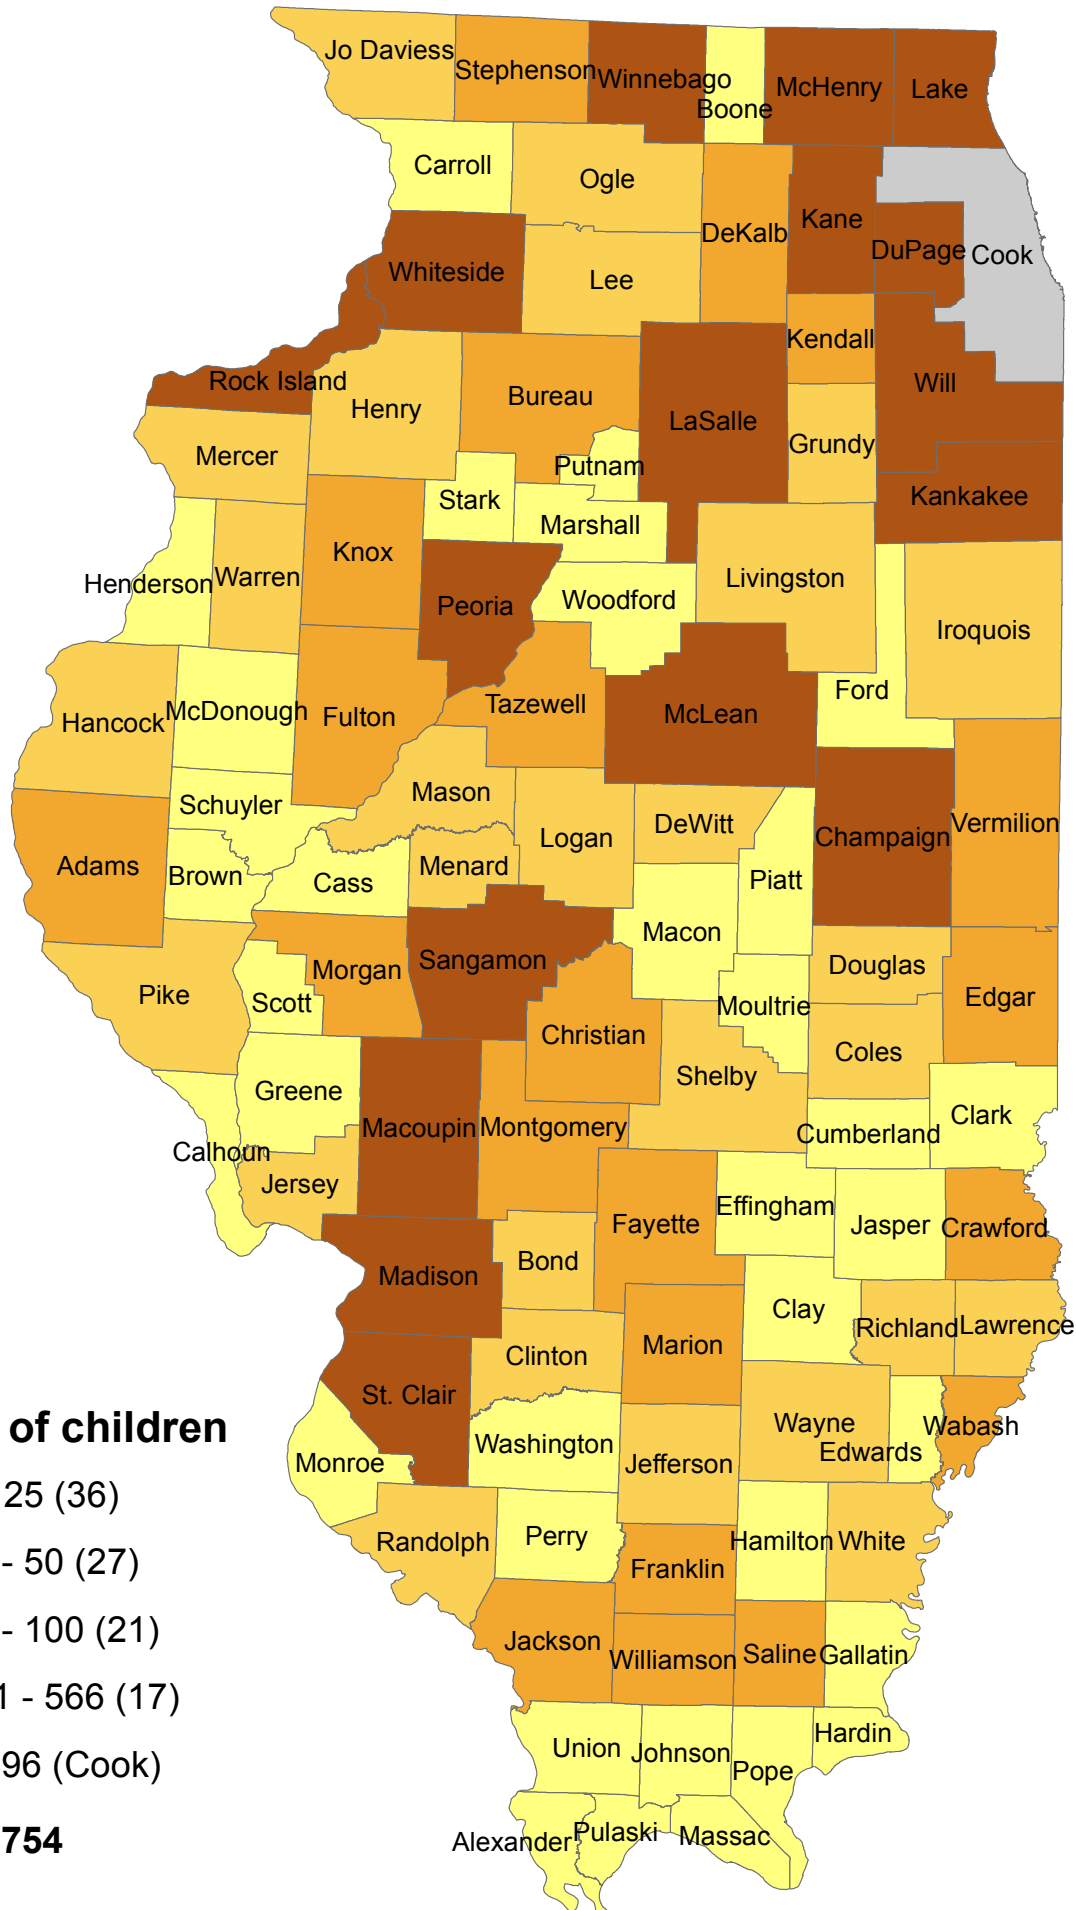

Number of students with an IEP enrolled in PFA (FY2015)

Number of children

State: 11,754

Number of students with an IEP enrolled in K-3 (FY2015)