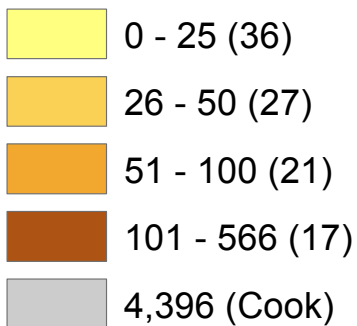

Number of students with an IEP enrolled in PFA (FY2015)

Number of children

State: 11,754

Number of students with an IEP enrolled in K-3 (FY2015)