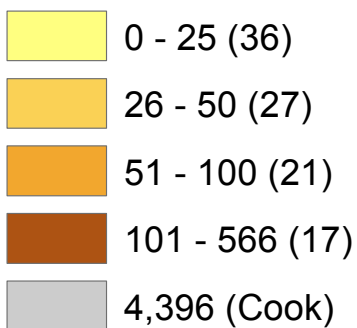

Number of students with an IEP enrolled in PFA (FY2015)

Number of children

State: 11,754

Number of students with an IEP enrolled in K-3 (FY2015)