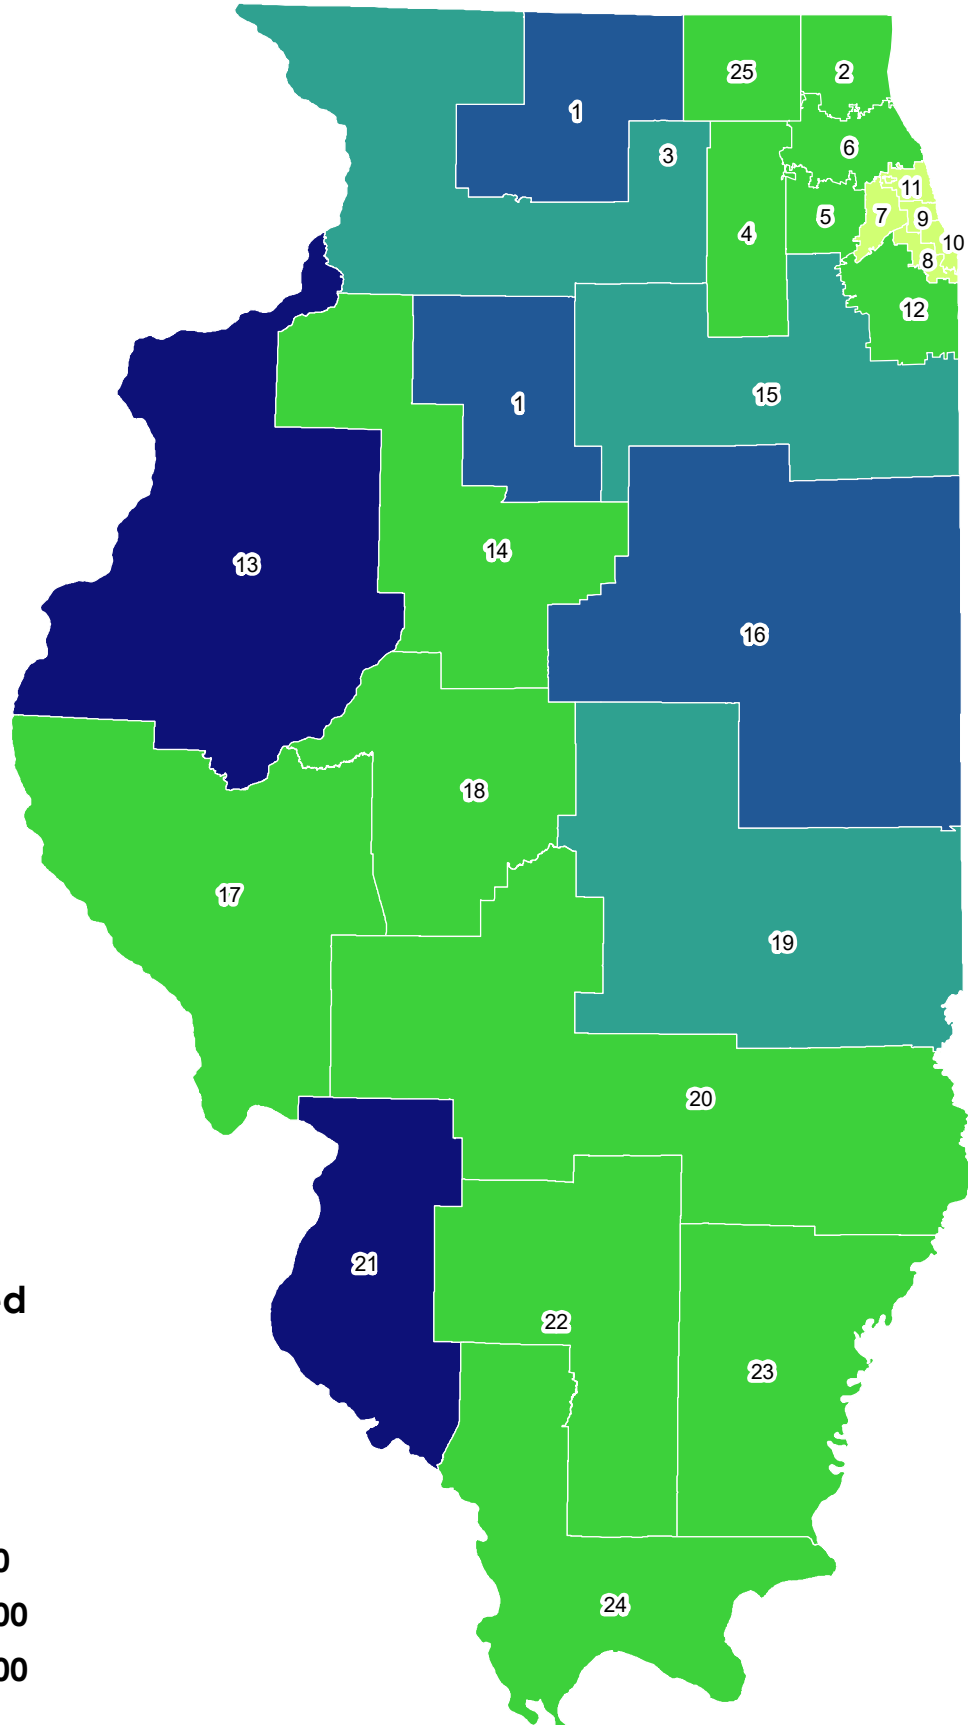

# Child Find Screening FY2020 Q3

## Total children birth to 5 screened by CFC region

### Total Screened

State total: 11,741

Notes: Map doesn't show children screened by CPS, CHDC, and DCFS as they don't have CFC information. The state total includes all data collected.